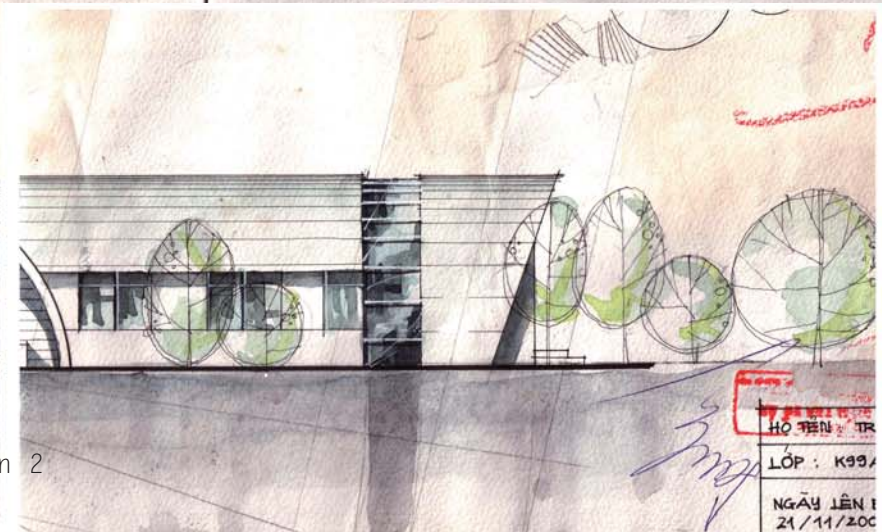

PHỐI CẢNH : Perspective

Bus Terminal Project 2001

This assignment was undertaken when I was in Vietnam studying in the University of Architecture of Hochiminh City(2nd year), Viet Nam.

There was no model & just hand-drawing.

Material: Water Color

VIẾT BÊN TL 1/100 : Elevation 1

VIẾT DƯNG TL 1/100 : Elevation 2

HỌ TÊN: TR...
LỚP: K99A
NGÀY LÊN: 21/11/2001